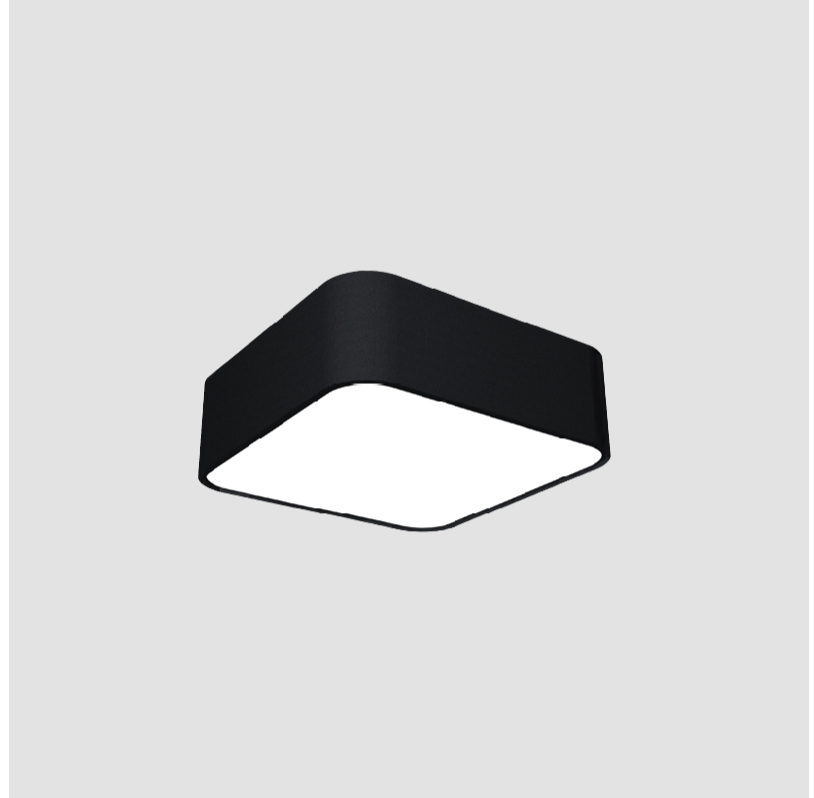

GENERAL

Series: Smoothy
Subseries: Smoothy Standard
Partner: Prolicht
Division: Architectural
Installation: Surface
Product Type: Ceiling Surface
Mounting Location: Ceiling
Light Distribution: Direct

PHYSICAL

Shape: Square
Length (mm): 370
Length (in): 14 ⁹/₁₆
Width (mm): 370
Width (in): 14 ⁹/₁₆
Height (mm): 120
Height (in): 4 ³/₄
Weight (kg): 3.458
Weight (lbs): 7.61
Diffuser: PMMA - Opal or Micro-Prism
Fixture Finish: SSR / BKV / CWI / CRY / HAB / UFT / ITA / RUA / FTG / MYG / LOD / PUS / FRO / FUP / KIA / POP / BLS / SPG / MEY / GOH / CHC / COM / ABZ / JAG / OBR / MOS / ROR
Fixture Material: Extruded Aluminum / Steel

ELECTRICAL

Lamp Type: LED (Zhaga Standard)
Input Wattage (W): 13.2
Total Output Wattage (W): 12
Dimming: Non-Dimmable
Driver Included: Yes
Driver Location: Integrated
Driver Type: Constant Current -Universal
Driver Class: Class 2
Input Voltage (V): 120 - 277
Constant Current (MA): 350
Upon Request: 0-10Vdc dimming / Phase dimming 120Vac only

LED

Color Temperature (°K): 3000 / 4000
Max. Delivered Lumen (lm): 1380 / 1430
CRI: >80 CRI
Efficiency (%): 0.867
Lamp Life (hrs): 50000
Upon Request: Other CCT available

OPTICAL

RATINGS AND CERTIFICATIONS

Certified By: Certified for North American Standards
IP rating: IP20

PROJECT
TYPE
SPECIFIER
QUANTITY
DATE