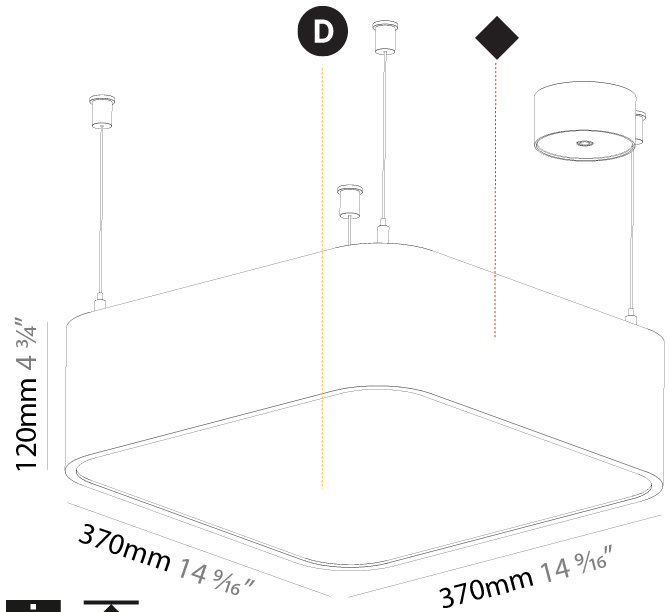

GENERAL

Series: Smoothy
Subseries: Smoothy Standard
Partner: Prolicht
Division: Architectural
Installation: Suspension
Product Type: Pendant
Mounting Location: Ceiling
Light Distribution: Direct

PHYSICAL

Shape: Square
Length (mm): 370
Length (in): 14 9/16
Width (mm): 370
Width (in): 14 9/16
Height (mm): 120
Height (in): 4 3/4
Max. Overall Height (mm): 2120
Max. Overall Height (in): 83 7/16
Weight (kg): 4.15
Weight (lbs): 9.13
Diffuser: PMMA - Opal or Micro-Prism
Fixture Finish: SSR / BKV / CWI / CRY / HAB / UFT / ITA / RUA / FTG / MYG / LOD / PUS / FRO / FUP / KIA / POP / BLS / SPG / MEY / GOH / CHC / COM / ABZ / JAG / OBR / MOS / ROR
Fixture Material: Extruded Aluminum / Steel
Cable Details: 2000mm / 78 3/4"

ELECTRICAL

Lamp Type: LED (Zhaga Standard)
Input Wattage (W): 12
Total Output Wattage (W): 10
Dimming: Non-Dimmable
Driver Included: Yes
Driver Location: Integrated
Driver Type: Constant Current - Universal
Driver Class: Class 2
Input Voltage (V): 120 - 277
Constant Current (MA): 350
Upon Request: (Not included - see components) Integral: 0-10Vdc dimming / Phase dimming 120Vac only

LED

Color Temperature (°K): 3000 / 4000
Max. Delivered Lumen (lm): 1380 / 1430
CRI: >80 CRI
Efficiency (%): 82.7
Lamp Life (hrs): 50000
Upon Request: Other CCT available

OPTICAL

RATINGS AND CERTIFICATIONS

Certified By: Certified for North American Standards
IP rating: IP20